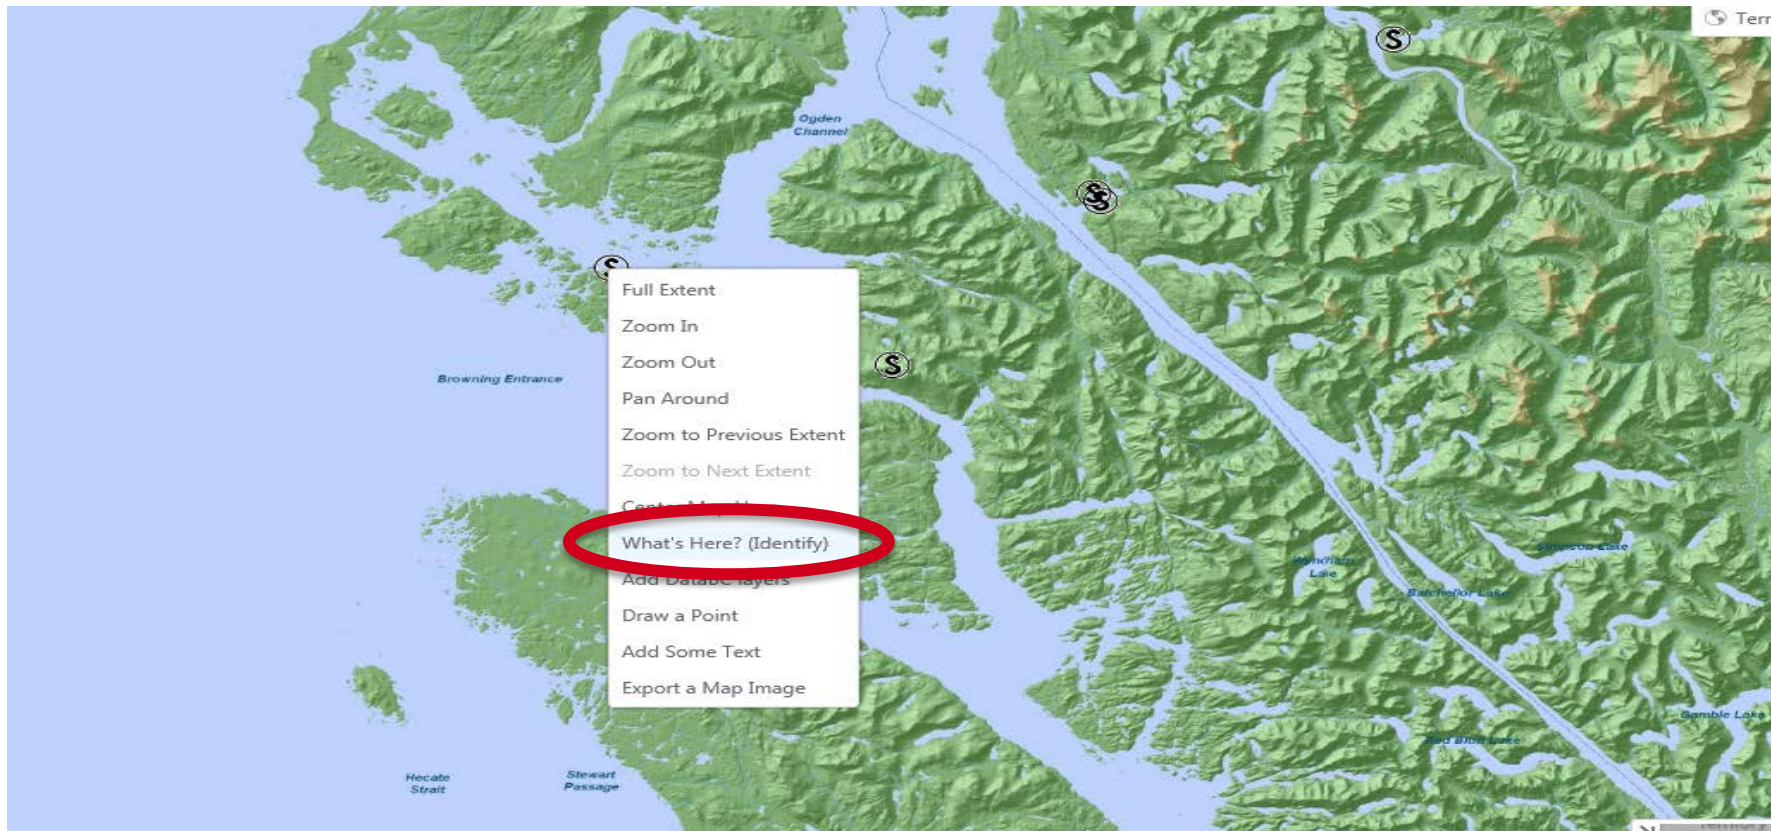

You can navigate to your area of interest by using the tools found under the Navigation tab. "Zoom In" allows you to drag a box on the map itself. Alternatively, the mouse wheel allows you to also zoom in and out. You may also right-click on the map to get additional tools.

MAPS AND DATA SOURCES TAB

APPLY DATA LAYER

RIGHT CLICK ON POINT

FEATURE DETAIL

The screenshot shows a GIS application interface. On the left, a search results pane titled "Results (1)" contains a single entry: "Environmental Remediation Sites, KITKATLA VIEW ST. AND CROSS RD." This entry is circled in red. The main map area displays a topographic map of a coastal region with labels for "Hecate Strait" and "Ogden Channel". A feature detail window is open over the map, displaying the following information: