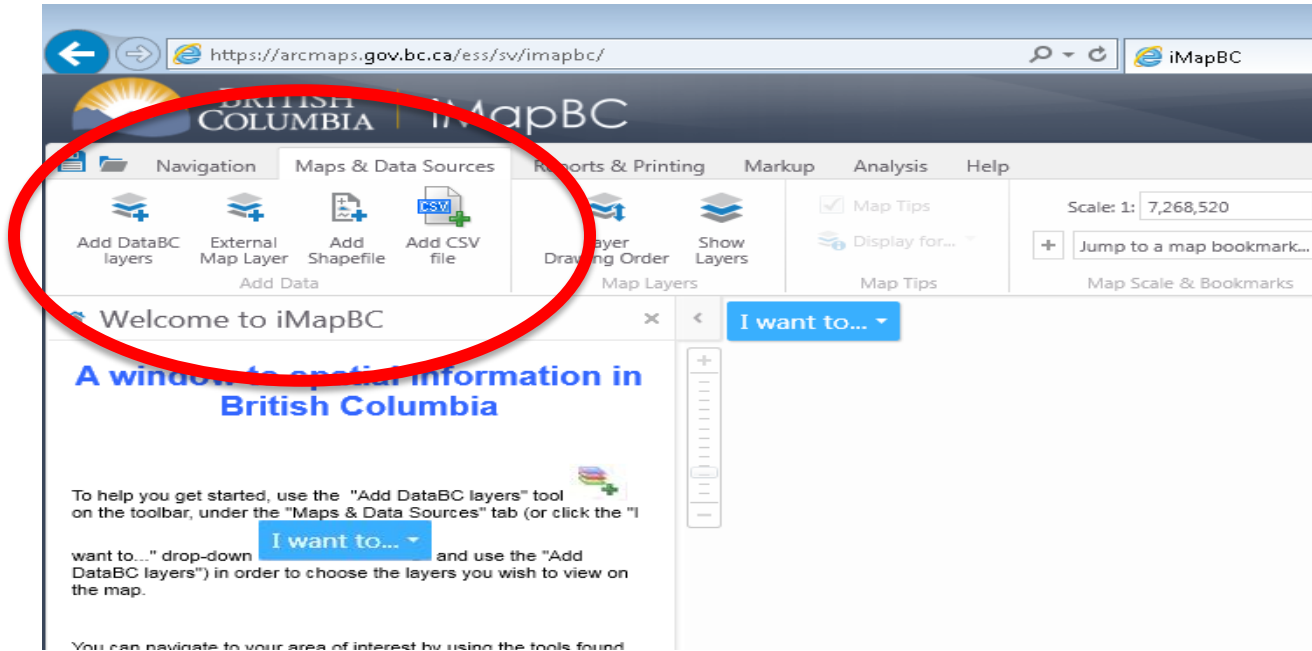

You can navigate to your area of interest by using the tools found under the Navigation tab. "Zoom In" allows you to drag a box on the map itself. Alternatively, the mouse wheel allows you to also zoom in and out. You may also right-click on the map to get additional tools.

MAPS AND DATA SOURCES TAB

APPLY DATA LAYER

RIGHT CLICK ON POINT

FEATURE DETAIL

The screenshot shows a GIS application interface. On the left, a search results pane titled "Results (1)" contains a single entry: "Environmental Remediation Sites, KITKATLA VIEW ST. AND CROSS RD." This entry is circled in red. The main map area displays a topographic map of a coastal region with labels for "Hecate Strait" and "Ogden Channel". A feature detail window is open over the map, displaying the following information: