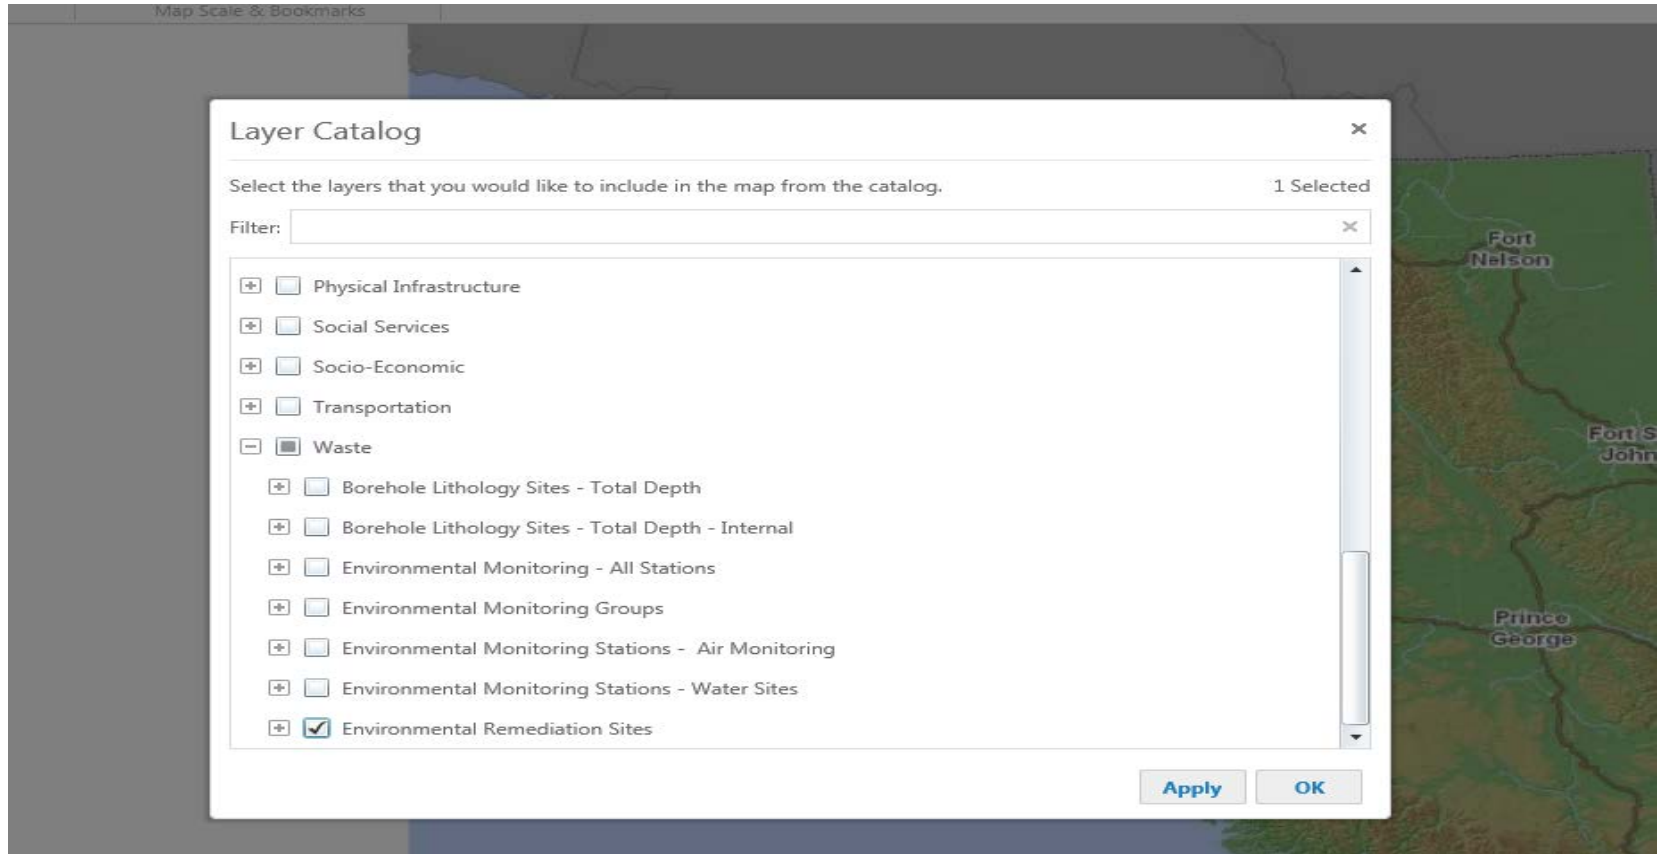

Clicked Coordinates: Lat: 54.7229, Lon: -126.1876 | Lat/Lon (DD) | Scale: 1: 7,268,520 | Jump to a map bookmark...

Welcome to iMapBC

A window to spatial information in British Columbia

To help you get started, use the "Add DataBC layers" tool on the toolbar, under the "Maps & Data Sources" tab (or click the "I want to..." drop-down and use the "Add DataBC layers") in order to choose the layers you wish to view on the map.

You can navigate to your area of interest by using the tools found under the Navigation tab. "Zoom In" allows you to drag a box on the map itself. Alternatively, the mouse wheel allows you to also zoom in and out. You may also right-click on the map to get additional tools.

MAPS AND DATA SOURCES TAB

APPLY DATA LAYER

RIGHT CLICK ON POINT

FEATURE DETAIL

The screenshot shows a GIS application interface. On the left, a search results pane titled "Results (1)" contains a single entry: "Environmental Remediation Sites, KITKATLA VIEW ST. AND CROSS RD." This entry is circled in red. The main map area displays a topographic map of a coastal region with labels for "Hecate Strait" and "Ogden Channel". A feature detail window is open over the map, displaying the following information: